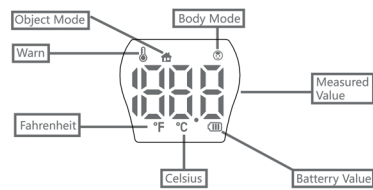

# Instructions

Infrared Thermometer

- High temperature alarm
- °C or °F Reading
- High-accuracy
- Measures instantly in 1 second
- Multiple uses
- LED display
- Automatic shutdown features

### Components Description

- ① Measurement button
- ② Display screen
- ③ Infrared sensor

## Product Information

Product name	Infrared Thermometer
Model specification	
Measurement method	Non contact
Storage temperature	-10°C~+55°C ≤85%RH
Measuring distance	3cm-5cm
measuring range	32.0°C-42.9°C
measurement accuracy	35.0°C~42.0°C within ±0.2°C 35.0°C~42.0°C Outside ±0.3°C
Automatic Power-off	No operated within 20 seconds
Package size	39mm*27*123mm
Operating environment	-20°C~42°C RH≤85%

## Temperature prompt icon

1. Measurement display icon: 32°C < measurement temperature < 37.4°C (99.32), the measurement display icon is bright green;
2. 37.5°C < measurement temperature < 37.9°C (100.22), the measurement display icon is bright yellow;
3. Measurement temperature is greater than or equal to 38°C, the measurement display icon is bright red;
4. When T < 32°C, the measurement display icon is bright green and displays "LO".
5. When T > 42.9°C, the measurement display icon is bright red and displays "HI".