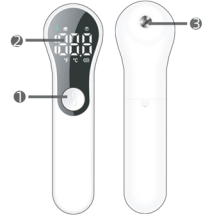

# Instructions

Infrared Thermometer

- High temperature alarm
- °C or °F Reading
- High-accuracy
- Measures instantly in 1 second
- Multiple uses
- LED display
- Automatic shutdown features

### Components Description

- ① Measurement button
- ② Display screen
- ③ Infrared sensor