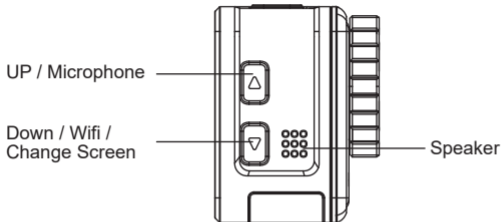

## Product Feature

- > Provide waterproof function waterproof shell, convenient for you to shoot wonderful water sports, waterproof shell can be deep waterproof 30 meters
- > Shooting function
- > Slow photography function
- > Video resolution Max 5K@30fps
- >170° Wide-angle lens
- > Low power consumption
- > Ultra HD 2.0 inch IPS screen with 1.4 inch screen, display and replay video shot
- > Changeable battery, easy to replace , prolong the service life
- > Charging function while recording
- > HD video output function
- > Supports up to 128GB memory card
- > Multiple video recording formats 5K, 4K, 2.7K, 1080P, 720P
- > H.264 format video recording
- > A variety of shooting modes: normal,auto, burst,timer

Function introduction

Blue light, flashing  
when WiFi is  
turned on

Red light, always  
on when charging,  
and off when fully  
charged

**Waterproof case**

Open guidance

Media play