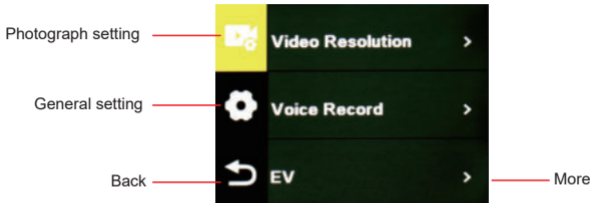

Function introduction

Blue light, flashing  
when WiFi is  
turned on

Red light, always  
on when charging,  
and off when fully  
charged

**Waterproof case**

Open guidance

Media play