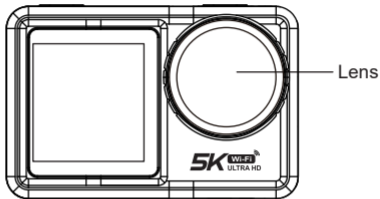

Function introduction