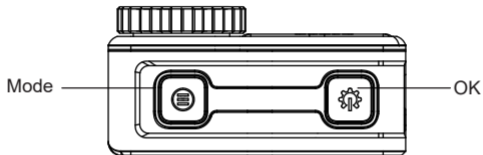

Function introduction

Blue light, flashing  
when WiFi is  
turned on

Red light, always  
on when charging,  
and off when fully  
charged

**Waterproof case**

Open guidance

Media play