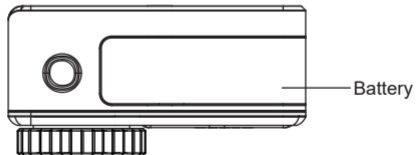

Function introduction

Blue light, flashing  
when WiFi is  
turned on

Red light, always  
on when charging,  
and off when fully  
charged

**Waterproof case**

Open guidance

Media play